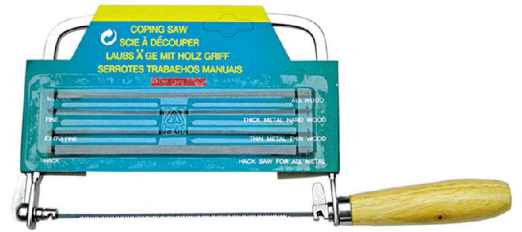

### 6" (150MM) DEEP COPING SAW W/ BLADES

- BLADE: 6.5" (165MM), (1+4) BLADES, INCLUDE 16T/1" \* 2PC, 20T/1", 28T/1", 24T/1" (WIDE) BLADES, HIGH CARBON STEEL BLADE,
- WITH 6" (150MM) DEEP FRAME.
- HANDLE: PP AND TPR PLASTIC HANDLE.
- PACKING: BLISTER CARD, 12/36ctn, 9/10kg, 1.3'

## YU - 9331

### 5" (125MM) DEEP HEAVY DUTY COPING SAW

- BLADE: 6.5" (165MM), (1+4) BLADES, INCLUDE 16T/1" \* 2PC, 20T/1", 28T/1", 24T/1" (WIDE) BLADES, HIGH CARBON STEEL BLADE, WITH 5" (125MM) DEEP AND 7MM(T) FRAME.
- HANDLE: HEAVY DUTY WOODEN HANDLE.
- PACKING: BLISTER CARD, 12/72ctn, 15/16kg, 1.8'