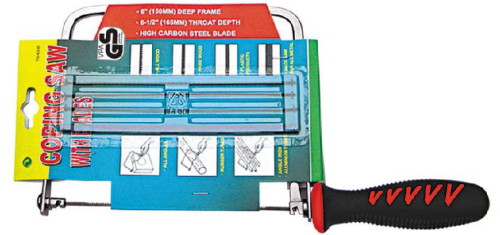

# COPING SAW

### 6" (150MM) DEEP COPING SAW W/ BLADES

- BLADE: 6.5" (165MM), (1+4) BLADES, INCLUDE 16T/1" \* 2PC, 20T/1", 28T/1", 24T/1" (WIDE) BLADES, HIGH CARBON STEEL BLADE,
- WITH 6" (150MM) DEEP FRAME.
- HANDLE: PP AND TPR PLASTIC HANDLE.
- PACKING: BLISTER CARD, 12/36ctn, 9/10kg, 1.3'

### 5" (125MM) DEEP HEAVY DUTY COPING SAW

- BLADE: 6.5" (165MM), (1+4) BLADES, INCLUDE 16T/1" \* 2PC, 20T/1", 28T/1", 24T/1" (WIDE) BLADES, HIGH CARBON STEEL BLADE, WITH 5" (125MM) DEEP AND 7MM(T) FRAME.
- HANDLE: HEAVY DUTY WOODEN HANDLE.
- PACKING: BLISTER CARD, 12/72ctn, 15/16kg, 1.8'